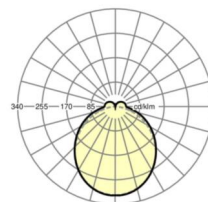

CHARACTERISTICS

Order number	19470004040
EAN number	4020863396115
Commodity code	94051190
Certification mark	IP 20, Protection class I, ENEC10 VDE, F, HACCP DIN10500/Food/IFS-application-related suitability/BRC, Indoor, CE
Impact resistance (IK rating)	IK03 (-20°C bis 25°C)
Ambient temperatur	ta -20°C to 25°C
Warranty period	5 years

ELECTRICAL ENGINEERING

Controller	Electronic driver (1 pcs.)
System output	70W
Mains voltage	230V/50Hz
Circuit breakers (inrush current)	10 pieces/B10, 16 pieces/B16, 10 pieces/C10, 16 pieces/C16
Energy efficiency class/light source	D

LIGHTING TECHNOLOGY

Placement	LED, Colour rendering/Light colour CRI ≥ 80 / 4000K
Colour tolerance (MacAdam)	3SDCM
Nominal luminous flux	9534lm
LED service life	50000h L80/B10 (Tq 25°C)
Luminaire luminous efficiency	137lm/W
Beam angle	115° (C0) / 110° (C90)
UGR lat./long.	27.3 / 26.7

MECHANICS

Housing colour	traffic white RAL 9016
Dimensions (LxWxDxH)	1531mm x 55mm x 37mm
Weight (net)	1.9kg
Type of installation	Mounting rail system installation, Light structure

Dimensions

L	1531 mm	Length
B	55 mm	Width
H	37 mm	Height

DEEP-LINK

<https://www.regiolux.de/en/article/19470004040>

Reference	LED 10000lm 840
ηLB	100 %
Φ ↓/↑	90 % / 10 %
UGR lat./long.	27.3 / 26.7